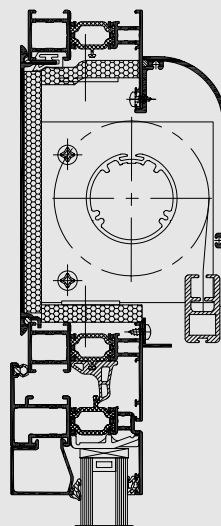

Reynascreen

Integrated sunscreen

The integrated sunscreening system Reynascreen can be combined with all Reynaers windows and doors and can be controlled manually or electrically. The extra insulation in the casing ensures the thermal comfort. Furthermore, Reynascreen can be combined with Mosquito, the Reynaers insect screen.

REYNASCREEN

TECHNICAL CHARACTERISTICS

		REYNASCREEN
Outside casing	Width	profile + 43.5 mm
	Height	150 mm
Inside casing	Width	profile + 5 mm
	Height	150 mm
Side channels	Width	20 mm
	Height	41.5 mm

REYNAERS ALUMINIUM NV/SA • www.reynaers.com • info@reynaers.com
02/2011 - OH0.76C2.00 - Publisher Responsible at Law: A. de Cordes, Oude Liersebaan 266, B-2570 Duffel