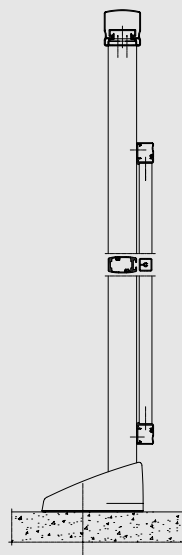

RB 10

Peripheral Systems

The RB 10 balustrade system offers a variety of aesthetic shapes: Functional, Ellipse or Softline. It is also possible to incorporate glass panels into the system, including plexiglas or acrylic sheets, which can either be added in front of or between the supporting rails, or directly mounted in the handrail.

RB 10 has been tested in recognised test centres according to the most stringent European standards and guarantees optimum levels of safety.

STYLE VARIANTS

Functional

Ellipse

Softline

PERFORMANCES

STS 54
NEN 6702
NF P01-013
Polish standard balustrades