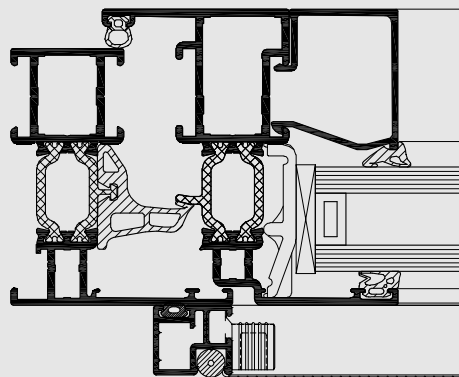

# MOSQUITO

Anti-bug

**R**  
REYNAERS  
aluminium

Mosquito is a wire screen system which can be fitted to a window, door or sliding door to keep out insects. The system is compatible with all Reynaers window, door and sliding door series as well as series from other system suppliers. Mosquito is available in softline and renaissance style to match your Reynaers system.

The rail for the sliding insect screen is situated above or at the bottom of the door in order to assure optimal comfort. The windows, doors or sliding doors can be opened or closed without taking out the Mosquito system.

### TECHNICAL CHARACTERISTICS

Style variants	INSECT-RETARDANT WINDOWS	INSECT-RETARDANT DOORS	INSECT-RETARDANT SLIDING DOORS
Overall system depth	15 mm / 22 mm	28 mm	28 mm
Corners	pre-formed synthetic supporting corner pieces or aluminium clampable corner	pneumatically crimped aluminium corner or aluminium clampable corner	pneumatically crimped aluminium corner or aluminium clampable corner