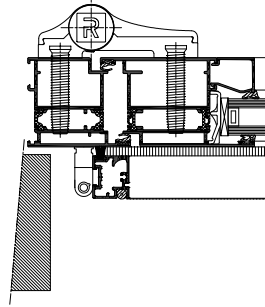

# MOSQUITO

Anti-bug

**R**  
REYNAERS  
aluminium

Mosquito is a wire screen system which can be fitted to a window, door or sliding door to keep out insects. The system is compatible with all Reynaers window, door and sliding door series as well as series from other system suppliers. Mosquito is available in softline and renaissance style to match your Reynaers system.

The rail for the sliding insect screen is situated above or at the bottom of the door in order to assure optimal comfort. The windows, doors or sliding doors can be opened or closed without taking out the Mosquito system.

### TECHNICAL CHARACTERISTICS

Style variants	INSECT-RETARDANT WINDOWS	INSECT-RETARDANT DOORS	INSECT-RETARDANT SLIDING DOORS
Overall system depth	15 mm / 22 mm	28 mm	28 mm
Corners	pre-formed synthetic supporting corner pieces or aluminium clampable corner	pneumatically crimped aluminium corner or aluminium clampable corner	pneumatically crimped aluminium corner or aluminium clampable corner