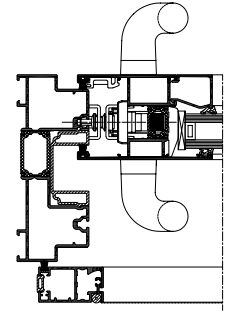

MOSQUITO

TECHNICAL CHARACTERISTICS

Style variants	INSECT-RETARDANT WINDOWS	INSECT-RETARDANT DOORS	INSECT-RETARDANT SLIDING DOORS
Overall system depth	15 mm / 22 mm	28 mm	28 mm
Corners	pre-formed synthetic supporting corner pieces or aluminium clampable corner	pneumatically crimped aluminium corner or aluminium clampable corner	pneumatically crimped aluminium corner or aluminium clampable corner

REYNAERS ALUMINIUM NV/SA • www.reynaers.com • info@reynaers.com

02/2011 - 0H0.73C2.00 - Publisher Responsible at Law: A. de Cordes, Oude Liersebaan 266, B-2570 Duffel