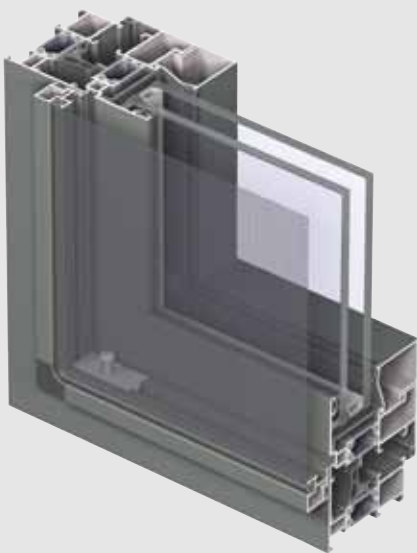

# MOSQUITO

Anti-bug

**R**  
REYNAERS  
aluminium

Mosquito is a wire screen system which can be fitted to a window, door or sliding door to keep out insects. The system is compatible with all Reynaers window, door and sliding door series as well as series from other system suppliers. Mosquito is available in softline and renaissance style to match your Reynaers system.

The rail for the sliding insect screen is situated above or at the bottom of the door in order to assure optimal comfort. The windows, doors or sliding doors can be opened or closed without taking out the Mosquito system.

### TECHNICAL CHARACTERISTICS

Style variants	INSECT-RETARDANT WINDOWS	INSECT-RETARDANT DOORS	INSECT-RETARDANT SLIDING DOORS
Overall system depth	15 mm / 22 mm	28 mm	28 mm
Corners	pre-formed synthetic supporting corner pieces or aluminium clampable corner	pneumatically crimped aluminium corner or aluminium clampable corner	pneumatically crimped aluminium corner or aluminium clampable corner