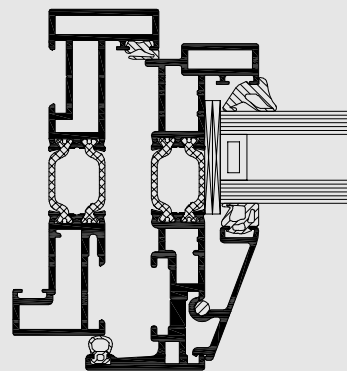

CS 24-SL is a thermally insulated three-chamber window system that combines ultimate elegance with elevated strength and ease in production. The system's slender exterior contours and glazing beads on the outside give the system a steel look design. This slim appearance makes CS 24-SL the ideal system for new-build constructions as well as for the replacement of steel-framed windows, respecting the original design.

All types of side or top hung outward opening windows are available with hinges or friction stays.

Different colours on the inside and outside are also possible.